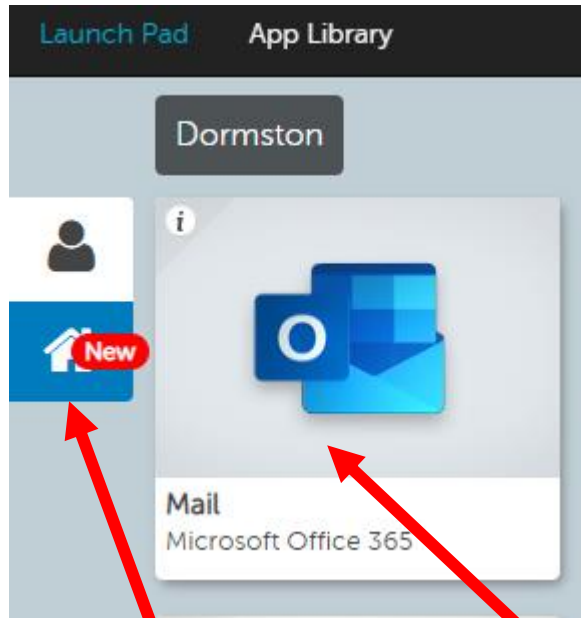

Please visit the school website:

www.dormston.dudley.sch.uk

Please click on **Quick Links** (at the top of the website). Select **RM Unify**

Enter your school **username** and **password**, click the blue **Sign In** button.
The username and password is exactly the same login details for the school computers.

Select **Home** button and click **Mail**