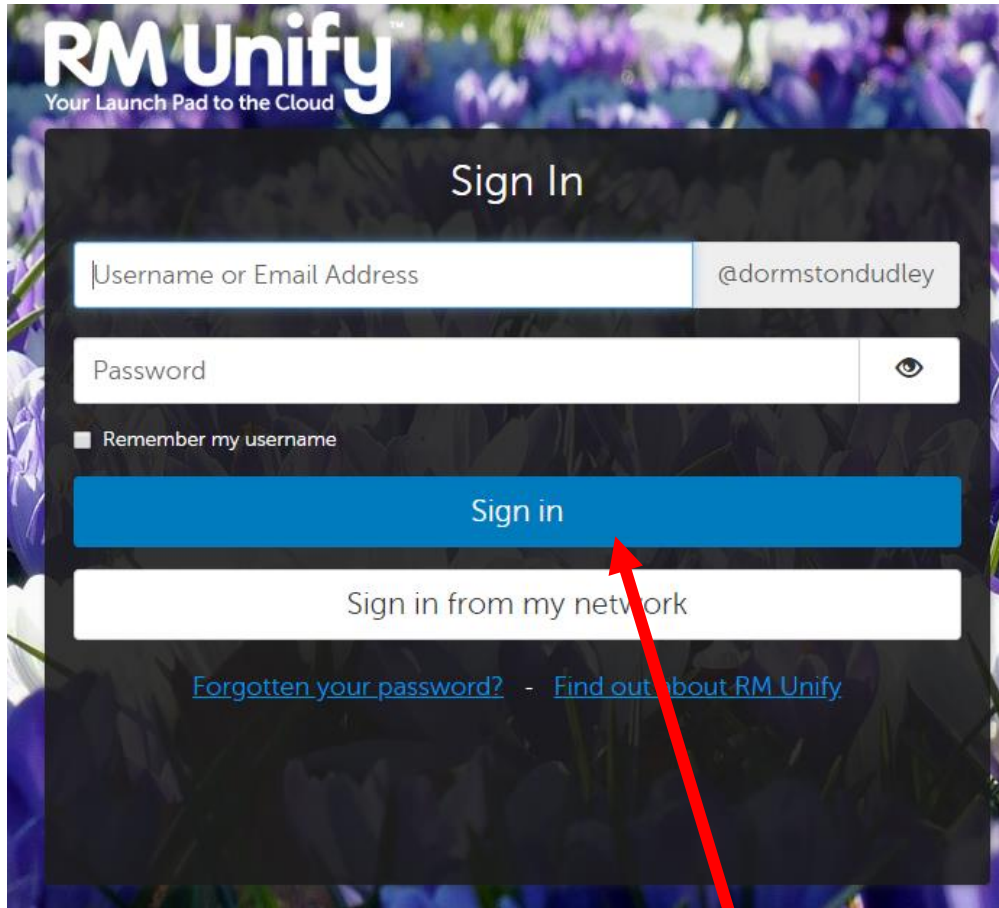

Please visit the school website:

www.dormston.dudley.sch.uk

Please click on **Quick Links** (at the top of the website). Select **RM Unify**

Enter your school **username** and **password**, click the blue **Sign In** button.
The username and password is exactly the same login details for the school computers.