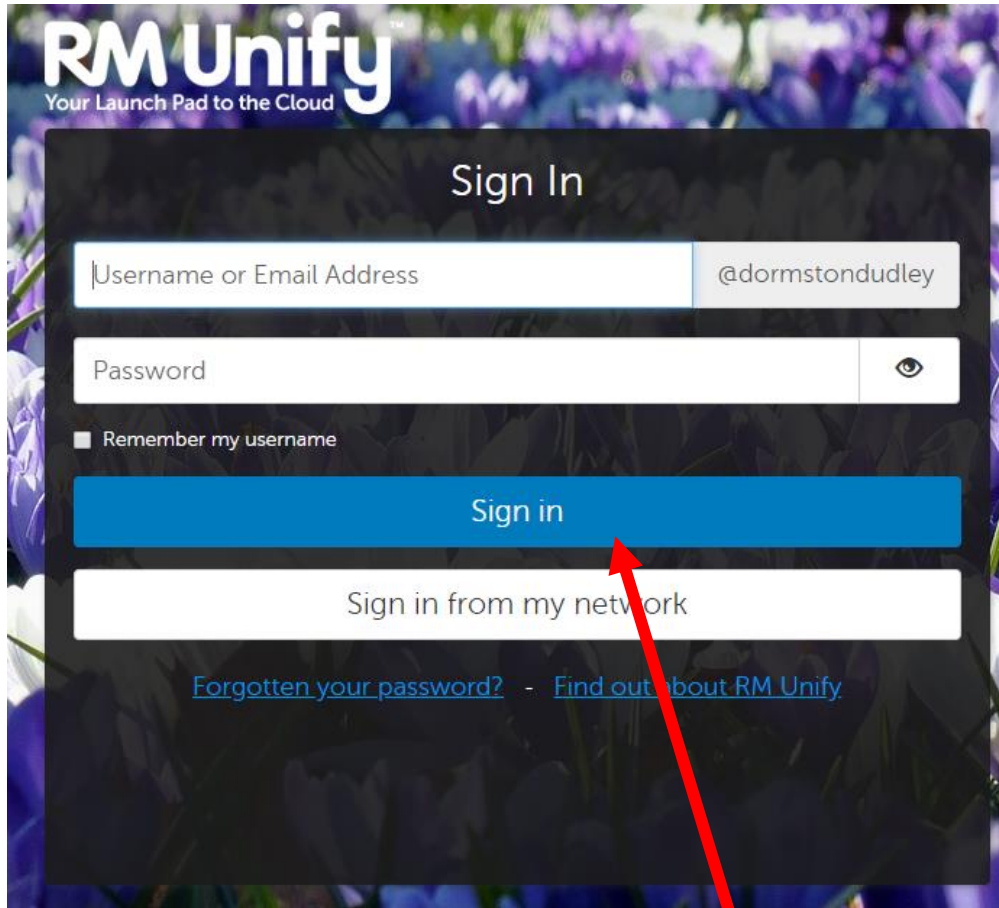

Please visit the school website:

www.dormston.dudley.sch.uk

Please click on **Quick Links** (at the top of the website). Select **RM Unify**

Enter your school **username** and **password**, click the blue **Sign In** button.
This is the same login you to log onto the computers at school.