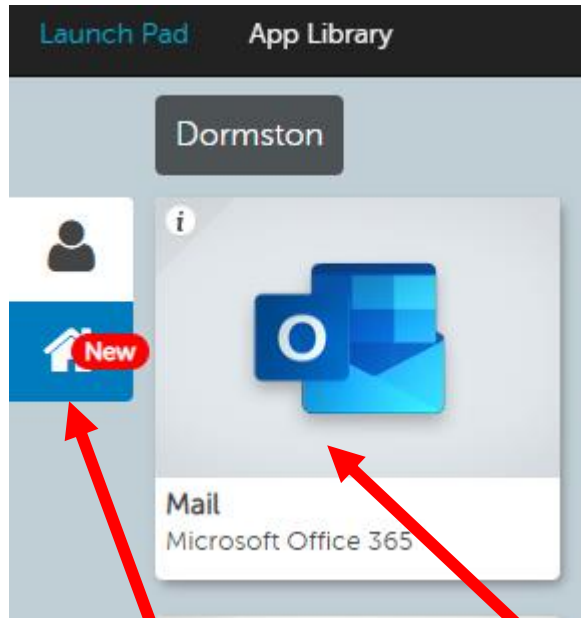

Please visit the school website:

www.dormston.dudley.sch.uk

Please click on **Quick Links** (at the top of the website). Select **RM Unify**

Enter your school **username** and **password**, click the blue **Sign In** button.
This is the same login you to log onto the computers at school.

Select **Home** button and click **Mail**