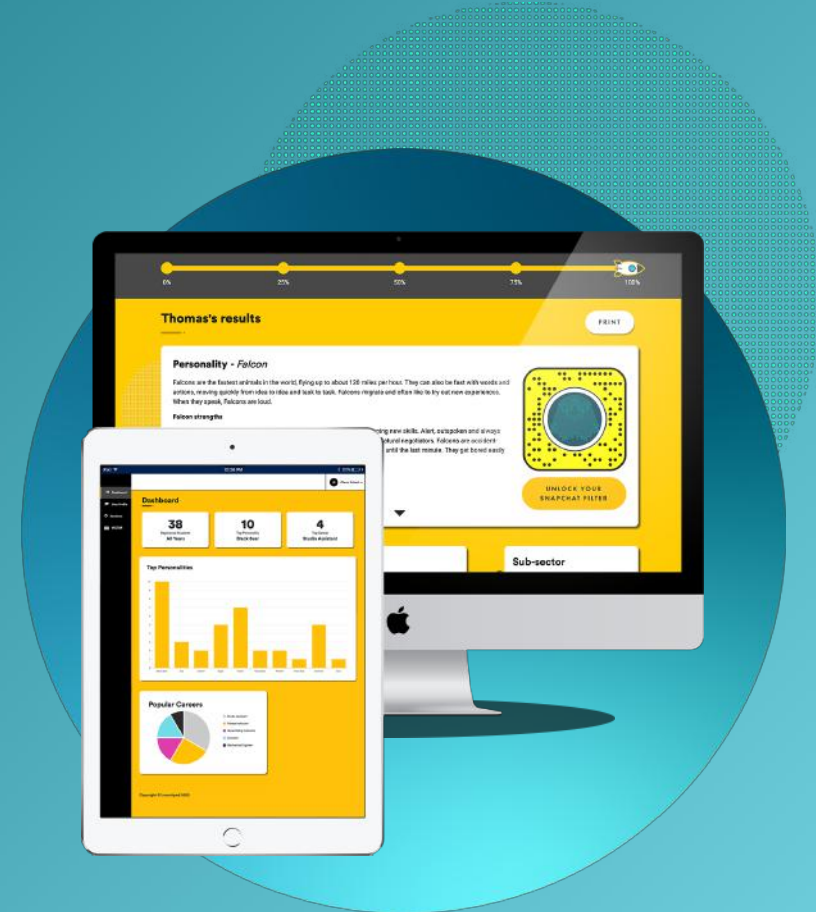

An Introduction to **Launchyourcareer.com**

A Students Introduction.

What is LYC?

- A free careers exploration tool for young people.
- Designed to guide you to a career, personalized by your answers
- Unlocks your personality traits, spirit animal, suggested careers and potential courses that may suit your career choice
- Provides options on how you can continue your study whether through Colleges, Apprenticeships or Employment.
- Is quiz based, aligns you with celebrities that share characteristics, and gives you the opportunity to use at home, with friends and with you careers teacher.

Why should I use it?

If you are unsure of what you would like to be in the future, LYC is a great place to start.

If you KNOW what you'd like to be already LYC can help you get there!

If you are thinking of heading into Further Education, instead of going through lots of websites to find courses that may suit you, LYC will present opportunities to YOU based on your personalized journey.

The easy Quiz makes it fun & will present you with more insight into the way in which your mind works, your personality and what you could become in the future.

There are lots of features that allow you to research you chosen career from information on salary, through to videos with real people that are studying towards that career, as well as with people already IN your chosen career.